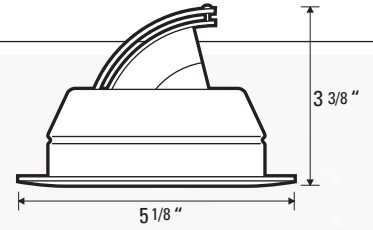

**MR-16** – For **4"** Housing

**# 860** - ELBOW TRIM

**MR-16**

50W MR-16 – 12V

Bulb

Cutout

4 1/2"

Beam angle adjustment