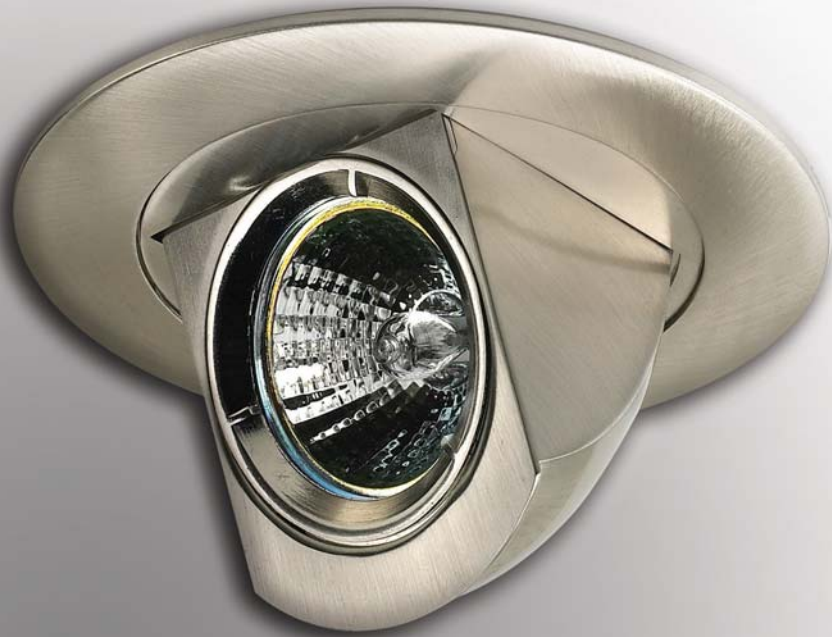

**MR-16** – For **4"** Housing

**# 860** - ELBOW TRIM

**MR-16**

50W MR-16 – 12V

Bulb

Cutout

4 1/2"

Beam angle adjustment

87°

*Remodel* housing

MR-901

or

*New Construction* housing

MR-913

Box for insulated ceiling

IB-702 **or** IB-703  
(35W maximum)

**Finishes**

**WH - White**

**BS - Brushed steel**