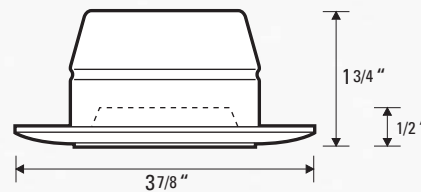

# MR-16 or GU-10 – For **Mini3"** Housing

## # 415 -CONE BAFFLE TRIM

	<b>MR-16</b>	<b>GU-10</b>
Bulb	 35W MR-16 – 12V	 50W GU-10 – 120V
Cutout	3 1/4"	3 1/4"
 Remodel housing	MR-406	GU-410
 Box for insulated ceiling	IB-702 <b>or</b> IB-703 (35W maximum)	IB-702 <b>or</b> IB-703